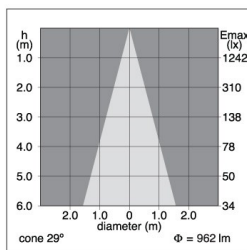

Myriad Pendant Black - Remote Gear

MYRIAD PENDANT 3000K REMOTE GEAR SWITCHED BLACK
2050694

Control gear mounting	Remote
Dimmable	No
Housing colour	Black
IP rating	IP20
IK rating	IK02
Product EAN number	5025768506941

PHOTOMETRY

5000K