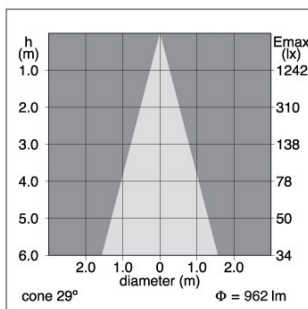

Optical data

Fixture luminous flux (lm)	1114
Luminaire efficacy (lm/W)	111.4
LOR (%)	100
Colour temperature (K)	3000
Light colour	Warm White
CRI (Ra)	80
Adjustable chromaticity	N
Beam Angle (°)	30
Distribution type	Symmetric

Lifetime data

Lifespan L70 B50	50000
------------------	-------

Physical data

Housing colour	Black
IP rating	IP20

Myriad Pendant Black - Remote Gear

MYRIAD PENDANT 3000K REMOTE GEAR SWITCHED BLACK
2050694

IK rating	IK02
Nominal Product Length (mm)	75
Nominal Product Width (mm)	75
Nominal Product Height (mm)	129
Nominal Product Diameter (mm)	75
Max. Lamp Diameter (mm) - D	75
Weight (kg)	0.45

PHOTOMETRY

5000K

Distance [m]	Cone diameter [m]	E ₀ [lx]	E ₁ [lx]	E ₂ [lx]	Half beam angle [°]
0.5	0.33	7241	1810	3101	18.5°
1.0	0.67	1810	453	775	18.5°
1.5	1.00	805	201	345	18.5°
2.0	1.34	453	113	194	18.5°
2.5	1.67	290	72	124	18.5°
3.0	2.01	201	51	88	18.5°