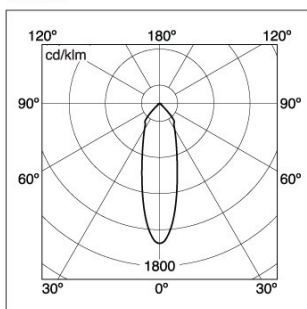

Optical data

Fixture luminous flux (lm)	1114
Luminaire efficacy (lm/W)	111.4
LOR (%)	100
Colour temperature (K)	3000
Light colour	Warm White
CRI (Ra)	80
Adjustable chromaticity	N
Beam Angle (°)	30
Distribution type	Symmetric

Lifetime data

Lifespan L70 B50	50000
------------------	-------

Physical data

Housing colour	Black
IP rating	IP20

Myriad Pendant Black - Remote Gear

MYRIAD PENDANT 3000K REMOTE GEAR SWITCHED BLACK
2050694

IK rating	IK02
Nominal Product Length (mm)	75
Nominal Product Width (mm)	75
Nominal Product Height (mm)	129
Nominal Product Diameter (mm)	75
Max. Lamp Diameter (mm) - D	75
Weight (kg)	0.45

Packaging

Single packaging type	Carton
Product EAN number	5025768506941
Packaging single length / height (cm)	17.5
Packaging single width (cm)	15.0
Packaging single depth (cm)	17.5
Units per outer package	1
Packaging outer length / height (cm)	17.5
Packaging outer width (cm)	15.0
Packaging outer depth (cm)	17.5

PHOTOMETRY

5000K

Distance [m]	Cone diameter [m]	E ₀ [lx]	E ₁ [lx]	E ₂ [lx]	Half beam angle [°]
0.5	0.33	7241	1810	3101	18.5°
1.0	0.67	1810	453	775	18.5°
1.5	1.00	805	201	345	18.5°
2.0	1.34	453	113	194	18.5°
2.5	1.67	290	72	124	18.5°
3.0	2.01	201	51	88	18.5°