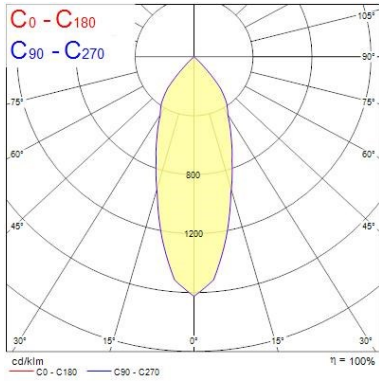

Myriad Pendant Black - Remote Gear

MYRIAD PENDANT 3000K REMOTE GEAR SWITCHED BLACK
2050694

IK rating	IK02
Nominal Product Length (mm)	75
Nominal Product Width (mm)	75
Nominal Product Height (mm)	129
Nominal Product Diameter (mm)	75
Max. Lamp Diameter (mm) - D	75
Weight (kg)	0.45

Packaging

Single packaging type	Carton
Product EAN number	5025768506941
Packaging single length / height (cm)	17.5
Packaging single width (cm)	15.0
Packaging single depth (cm)	17.5
Units per outer package	1
Packaging outer length / height (cm)	17.5
Packaging outer width (cm)	15.0
Packaging outer depth (cm)	17.5

PHOTOMETRY

5000K

Distance [m]	Cone diameter [m]	E₀ [lx]	E₁ [lx]	E₂ [lx]	Half beam angle [°]
0.5	0.33	7241	1810	3101	18.5°
1.0	0.67	1810	453	775	18.5°
1.5	1.00	805	201	345	18.5°
2.0	1.34	453	113	194	18.5°
2.5	1.67	290	72	124	18.5°
3.0	2.01	201	51	88	18.5°

Distance [m]   Cone diameter [m]   Illuminance [lx]

— 0° - C180 (Half beam angle: 37.9°)

Myriad Pendant Black - Remote Gear *MYRIAD PENDANT 3000K REMOTE GEAR SWITCHED BLACK* 2050694

TECHNICAL DRAWINGS