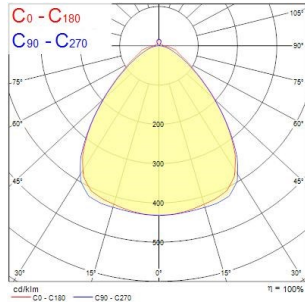

Syl-Line electrical unit SYL-LINE GT3R 4K WD WH 0042112

Product features

- Syl-Line LED Gear Tray, 4000K Neutral White, Non Dimming, Wide Beam, White

PRODUCT OVERVIEW

Product name	SYL-LINE GT3R 4K WD WH
Technology	LED
Cap/Base	N/A
Housing	Aluminium
Mount	Ceiling surface mounting, Suspended
Environment	Interior
General application	Logistics & Industry, Retail
ETIM Class	EC000109
Warranty	5 years
Fixture luminous flux (lm)	6342
Luminous flux (lm)	6342
Luminaire efficacy (lm/W)	129.43
LOR (%)	100
Colour temperature (K)	4000
Light colour	Neutral White
CRI (Ra)	80
Photobiological Risk Group	RG0
Total power consumption (W)	49
Electrical protection	Class I
Control gear type	Electronic ballast
Dimmable	No
Housing colour	White
IP rating	IP20
IK rating	IK02
Product EAN number	5410288421124

PHOTOMETRY

Syl-Line electrical unit SYL-LINE GT3R 4K WD WH 0042112

0.5	0.98	E:0°	1080
	0.98	E:C90	2035
		E:C0	187
1.0	1.96	E:0°	2738
	1.97	E:C90	502
		E:C0	284
1.5	2.94	E:0°	1217
	2.96	E:C90	327
		E:C0	225
2.0	3.92	E:0°	888
	3.94	E:C90	125
		E:C0	151
2.5	4.90	E:0°	438
	4.93	E:C90	90
		E:C0	79
3.0	5.88	E:0°	304
	5.92	E:C90	58
		E:C0	58

Distance [m] Core diameter [m] Illuminance [lx]

— C0 - C180 (Half beam angle: 88.3°)
— C90 - C270 (Half beam angle: 88.3°)

TECHNICAL DRAWINGS