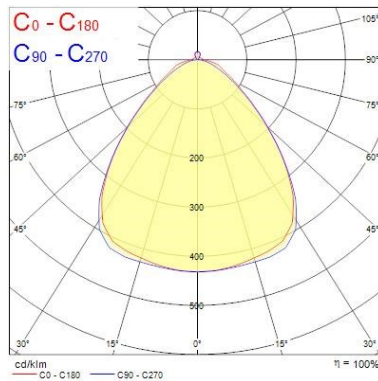

### Optical data

Fixture luminous flux (lm)	6342
Luminous flux (lm)	6342
Luminaire efficacy (lm/W)	129.43
Ambient temperature for maximum luminous flux (°C)	25
LOR (%)	100
Colour temperature (K)	4000
Light colour	Neutral White
CRI (Ra)	80
Adjustable chromaticity	N
Photobiological Risk Group	RG0

### Packaging

Single packaging type	Plastic
Product EAN number	5410288421124
Packaging single length / height (cm)	171.0
Packaging single width (cm)	8.0
Packaging single depth (cm)	4.0
DUN14 (outer)	15410288421121
Units per outer package	2
Packaging outer length / height (cm)	175.0
Packaging outer width (cm)	8.1
Packaging outer depth (cm)	8.1

### PHOTOMETRY

Distance [m]	Cone diameter [m]	E(0°)	E(C90)	E(C0)
0.5	0.99 0.99	1062	2038	1977
1.0	1.96 1.97	273	502	492
1.5	2.94 2.96	1217	223	220
2.0	3.92 3.94	885	125	124
2.5	4.90 4.93	498	82	79
3.0	5.88 5.92	304	56	55

Distance [m]      Cone diameter [m]      Illuminance [lx]

— C0 - C180 (Half beam angle: 89.2°)  
— C90 - C270 (Half beam angle: 88.8°)