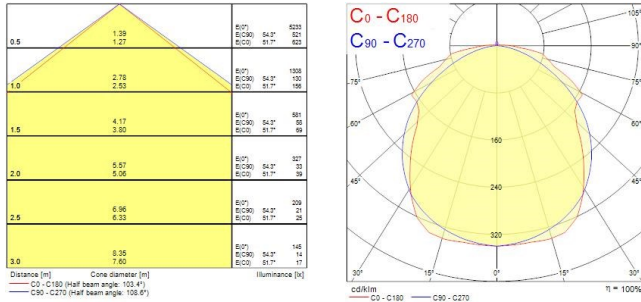

Sylproof Superia LED G3 MW

SYLPROOF SUPERIA LED G3 1200mm Single 4K DALI MW

0048699

TECHNICAL DRAWINGS