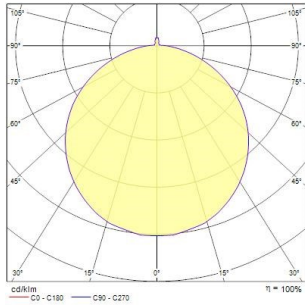

Monitor LED

Monitor LED 4000K Emergency Silver
4055005