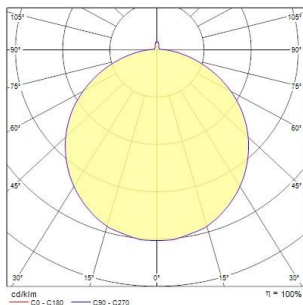

### PHOTOMETRY

Distance [m]	Cone diameter [m]	Beam diameter [m]	Beam diameter [ft]	Illuminance [lx]
0.5	1.56	5.07'	5.07'	189
1.0	3.13	10.14'	10.14'	47
1.5	4.69	15.21'	15.21'	19
2.0	6.26	20.28'	20.28'	11
2.5	7.82	25.35'	25.35'	7
3.0	9.38	30.42'	30.42'	5

Distance [m] Cone diameter [m] Illuminance [lx]  
C0 - C180 (Half beam angle: 114.6°)

Distance [m] Cone diameter [m]  
C0 - C180 (Half beam angle: 114.8°)