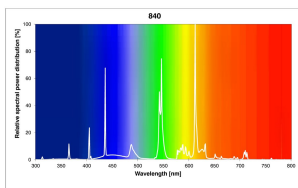

PHOTOMETRY