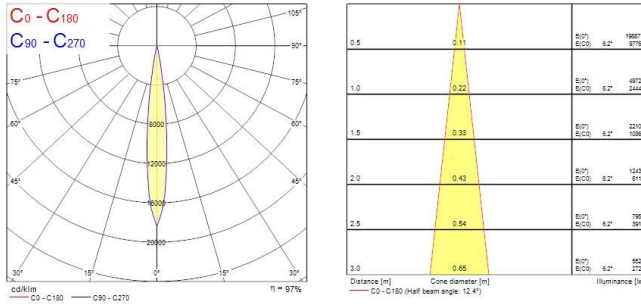

BRA Muse - Non Dimmable 3000K BRA MUSE 26W 2053619