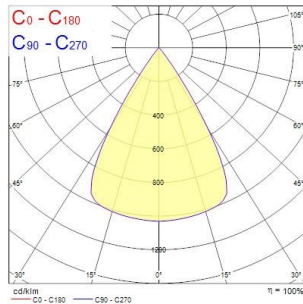

PHOTOMETRY