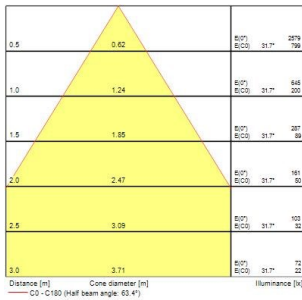

PHOTOMETRY