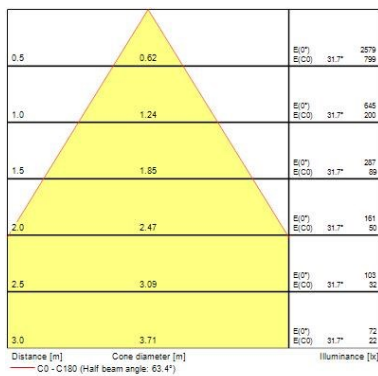

BRA Muse - Non Dimmable 3000K

BRA MUSE 26W
2053619

Electrical protection	Class I
Control gear mounting	Remote
Transformer required	Yes

Physical data

Housing colour	Black
IP rating	IP20
Diffuser finish	Transparent
Cutout Dimensions (W x L in mm or Diameter in mm)	160
Max. Lamp Diameter (mm) - D	174
Weight (kg)	1.2
Recessed Depth (mm)	165

Packaging

Single packaging type	Carton
Product EAN number	5025768536191
Packaging single length / height (cm)	25.0
Packaging single width (cm)	20.0
Packaging single depth (cm)	25.0
Units per outer package	1
Packaging outer length / height (cm)	25.0
Packaging outer width (cm)	20.0
Packaging outer depth (cm)	25.0

PHOTOMETRY