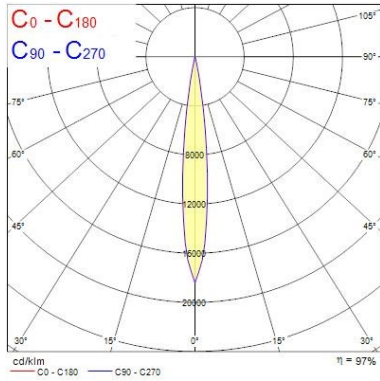

BRA Muse - Non Dimmable 3000K BRA MUSE 26W 2053619