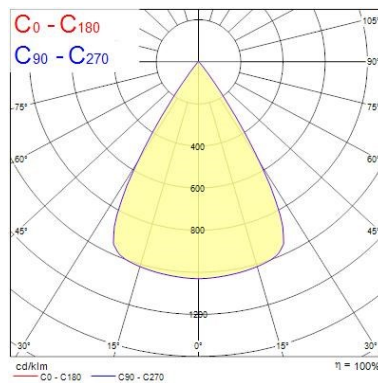

BRA Muse - Non Dimmable 3000K

BRA MUSE 26W
2053619

Electrical protection	Class I
Control gear mounting	Remote
Transformer required	Yes

Physical data

Housing colour	Black
IP rating	IP20
Diffuser finish	Transparent
Cutout Dimensions (W x L in mm or Diameter in mm)	160
Max. Lamp Diameter (mm) - D	174
Weight (kg)	1.2
Recessed Depth (mm)	165

Packaging

Single packaging type	Carton
Product EAN number	5025768536191
Packaging single length / height (cm)	25.0
Packaging single width (cm)	20.0
Packaging single depth (cm)	25.0
Units per outer package	1
Packaging outer length / height (cm)	25.0
Packaging outer width (cm)	20.0
Packaging outer depth (cm)	25.0

PHOTOMETRY