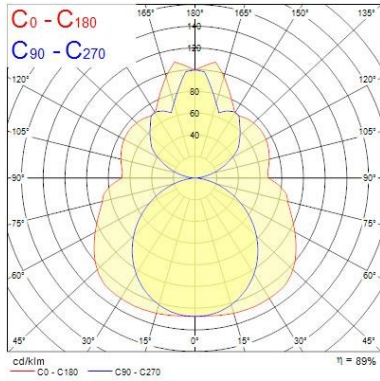

Physical data

Housing colour	White
IP rating	IP20
IK rating	IK02
Nominal Product Length (mm)	1227
Nominal Product Width (mm)	102
Nominal Product Height (mm)	80
Weight (kg)	1.029

Packaging

Single packaging type	Without Packaging
Product EAN number	5410288461045
Packaging single length / height (cm)	122.8
Packaging single width (cm)	4.0
Packaging single depth (cm)	4.9
DUN14 (outer)	15410288461042
Units per outer package	6
Packaging outer length / height (cm)	124.3
Packaging outer width (cm)	10.5
Packaging outer depth (cm)	16.2

Safety data

Optimal operating condition (°C)	-25-55
----------------------------------	--------

PHOTOMETRY

SylFast T8

SylFast T8 2x36W EB (Electronic Ballast)
0046104

TECHNICAL DRAWINGS