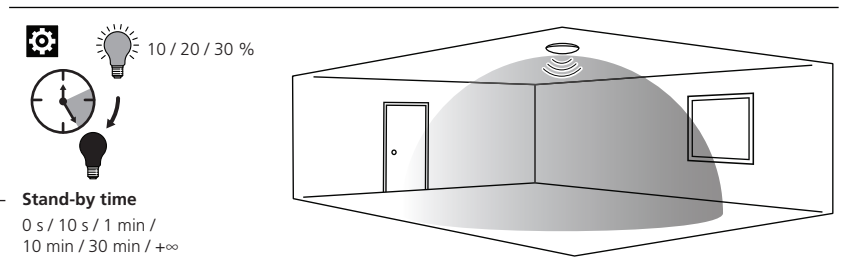

	Detection range	Hold-time	Daylight sensor	Stand-by period	Stand-by dimming level
SC1	100%	10min	2Lux	10min	10%
SC2	100%	5min	2Lux	10min	10%
SC3	100%	10min	10Lux	30min	10%
SC4	100%	10min	50Lux	+ ∞	10%

Daylight sensor
2 Lux / 10 Lux / 50 Lux / Disable