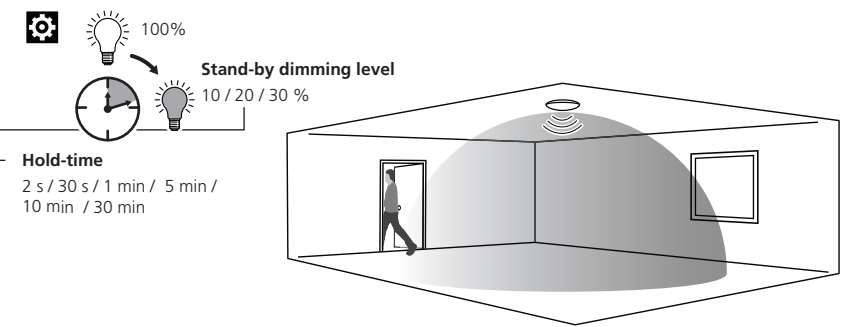

	Detection range	Hold-time	Daylight sensor	Stand-by period	Stand-by dimming level
SC1	100%	10min	2Lux	10min	10%
SC2	100%	5min	2Lux	10min	10%
SC3	100%	10min	10Lux	30min	10%
SC4	100%	10min	50Lux	+ ∞	10%

Daylight sensor
2 Lux / 10 Lux / 50 Lux / Disable