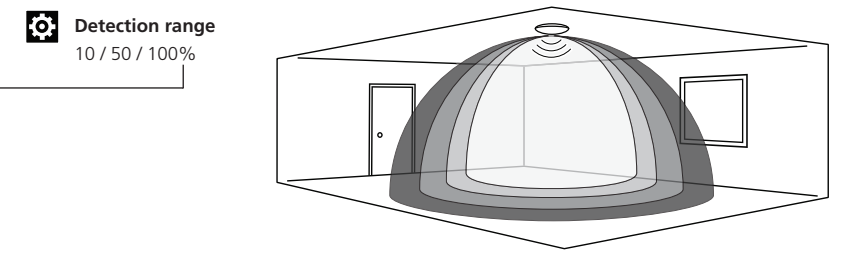

	Detection range	Hold-time	Daylight sensor	Stand-by period	Stand-by dimming level
SC1	100%	10min	2Lux	10min	10%
SC2	100%	5min	2Lux	10min	10%
SC3	100%	10min	10Lux	30min	10%
SC4	100%	10min	50Lux	+ ∞	10%

Daylight sensor
2 Lux / 10 Lux / 50 Lux / Disable