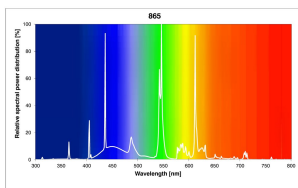

T5 FHE Luxline Plus

28W/T5/865 FHE
0002768

Product features

PRODUCT OVERVIEW

Product name	28W/T5/865 FHE
Technology	Fluorescent
Watt (Rated) (W)	28
Lamp shape	Tube, double-ended
Type	T5 FHE Luxline Plus
Cap/Base	G5
Lamp finish	Frosted/Coated
Fixture rating	Open
General application	Education, Hospitality, Logistics & Industry, Museums & Galleries, Office, Retail, Residential & Consumer
ETIM Class	EC000108
E-number FI	4944503
E-number SE	8356522
E-number Norway	3800984
Luminous flux (lm)	2400
Rated lamp efficacy 100h 50Hz at 35°C (lm/W)	86
Colour temperature (K)	6500
Light colour	Daylight
CRI (Ra)	85
Colour Variation Initial (SDCM)	SDCM5
Photobiological Risk Group	Not applicable
Wattage (W)	28.00
Product Voltage (V)	167
Dimmable	Yes
Average life (Nominal) (h)	24000
Product EAN number	5410288027685

PHOTOMETRY

T5 FHE Luxline Plus
28W/T5/865 FHE
0002768

TECHNICAL DRAWINGS