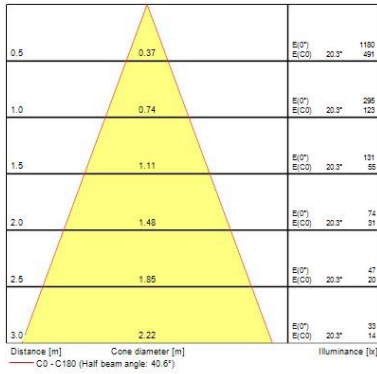

Beacon LED Muse Tune

Beacon Muse Tune 90CRI SylSmart Wireless SSC01 White L1
2059765