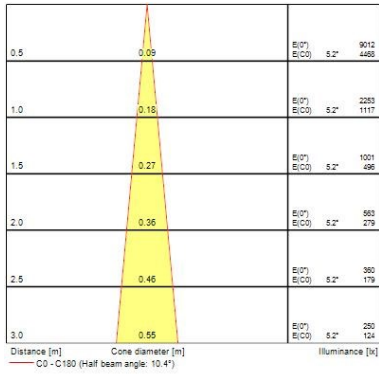

Beacon LED Muse Tune

Beacon Muse Tune 90CRI SylSmart Wireless SSC01 White L1
2059765

TECHNICAL DRAWINGS