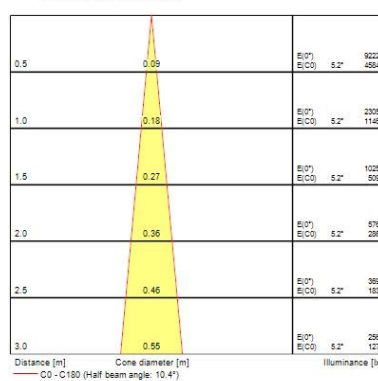

Beacon LED Muse Tune

Beacon Muse Tune 90CRI SylSmart Wireless SSC01 White L1
2059765