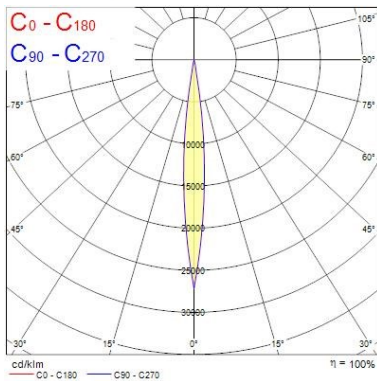

Beacon LED Muse Tune

Beacon Muse Tune 90CRI SylSmart Wireless SSC01 White L1
2059765