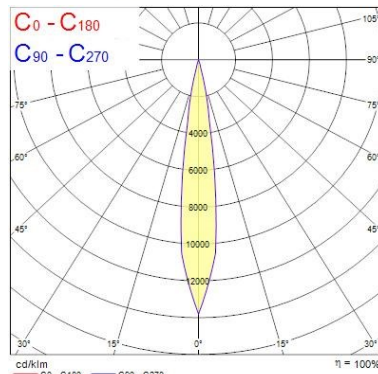

Beacon LED Muse Tune

Beacon Muse Tune 90CRI SylSmart Wireless SSC01 White L1
2059765