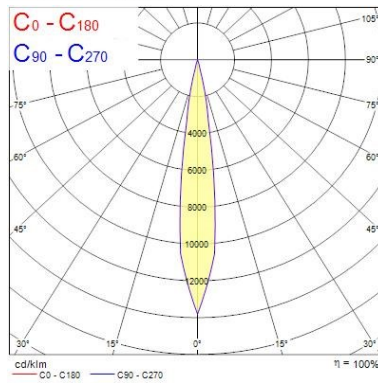

Beacon LED Muse Tune

Beacon Muse Tune 90CRI SylSmart Wireless SSC01 White L1
2059765

0.5	0.09	E(0°) E(C0)	8.2°	8914 4428
1.0	0.18	E(0°) E(C0)	8.2°	2229 1107
1.5	0.27	E(0°) E(C0)	8.2°	990 492
2.0	0.36	E(0°) E(C0)	8.2°	557 277
2.5	0.46	E(0°) E(C0)	8.2°	357 177
3.0	0.55	E(0°) E(C0)	8.2°	248 123

Distance [m]   Cone diameter [m]   Illuminance [lx]

C0 - C180 (Half beam angle: 10.4°)

0.5	0.37	E(0°) E(C0)	20.1°	1233 511
1.0	0.73	E(0°) E(C0)	20.1°	308 123
1.5	1.10	E(0°) E(C0)	20.1°	137 57
2.0	1.46	E(0°) E(C0)	20.1°	77 32
2.5	1.83	E(0°) E(C0)	20.1°	49 20
3.0	2.20	E(0°) E(C0)	20.1°	34 14

Distance [m]   Cone diameter [m]   Illuminance [lx]

C0 - C180 (Half beam angle: 40.2°)