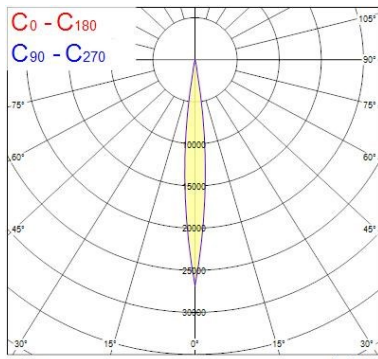

Beacon LED Muse Tune

Beacon Muse Tune 90CRI SylSmart Wireless SSC01 White L1
2059765

Packaging

Single packaging type	Carton
Product EAN number	5025768597659
Packaging single length / height (cm)	18.0
Packaging single width (cm)	18.0
Packaging single depth (cm)	17.0
DUN14 (outer)	05025768597659
Units per outer package	1
Packaging outer length / height (cm)	18.0
Packaging outer width (cm)	18.0
Packaging outer depth (cm)	17.0

Safety data

Dry applications use only	Yes

PHOTOMETRY

Distance [m]	Cone diameter [m]	E(0°) E(C0)	E(0°) E(C0)	Illuminance [lx]
0.5	0.09	9327	5.2°	4641
1.0	0.18	2332	5.2°	1160
1.5	0.27	1036	5.2°	515
2.0	0.36	583	5.2°	290
2.5	0.45	373	5.2°	188
3.0	0.55	259	5.2°	129

Distance [m] Cone diameter [m] Illuminance [lx]
C0 - C180 (Half beam angle: 10.4°)