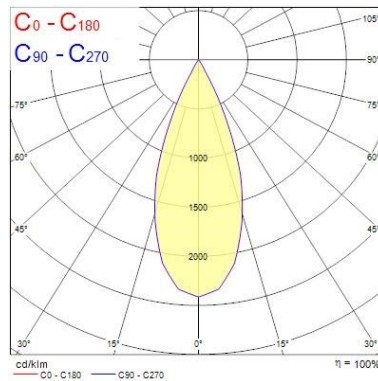

Beacon LED Muse Tune

Beacon Muse Tune 90CRI SylSmart Wireless SSC01 White L1
2059765