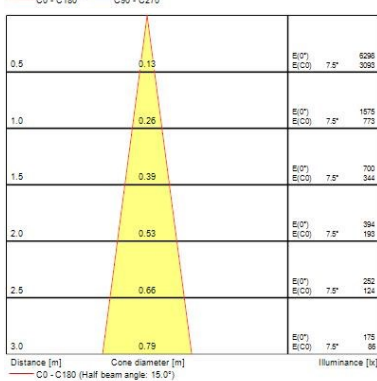

Beacon LED Muse Tune

Beacon Muse Tune 90CRI SylSmart Wireless SSC01 White L1
2059765