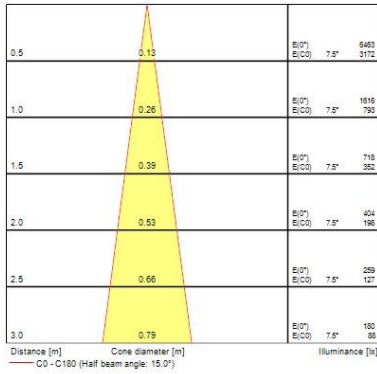

Beacon LED Muse Tune

Beacon Muse Tune 90CRI SylSmart Wireless SSC01 White L1
2059765