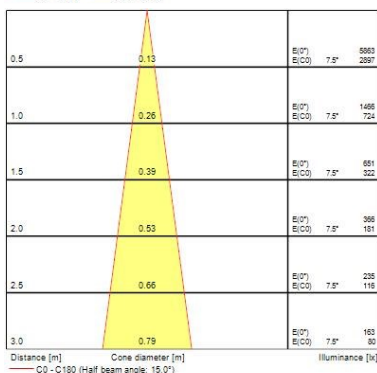

Beacon LED Muse Tune

Beacon Muse Tune 90CRI SylSmart Wireless SSC01 White L1
2059765