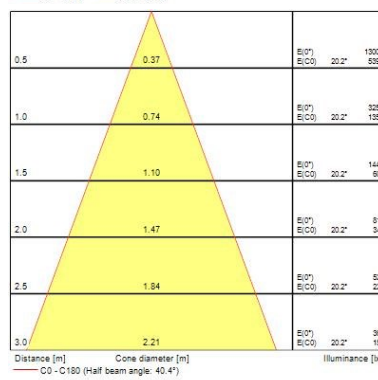

Beacon LED Muse Tune

Beacon Muse Tune 90CRI SylSmart Wireless SSC01 White L1
2059765