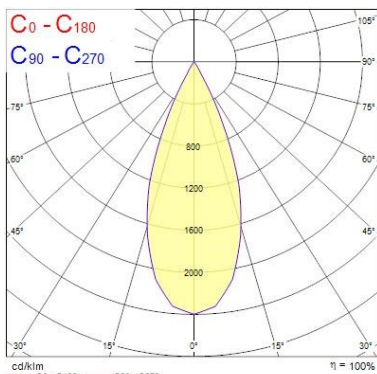

Beacon LED Muse Tune

Beacon Muse Tune 90CRI SylSmart Wireless SSC01 White L1
2059765