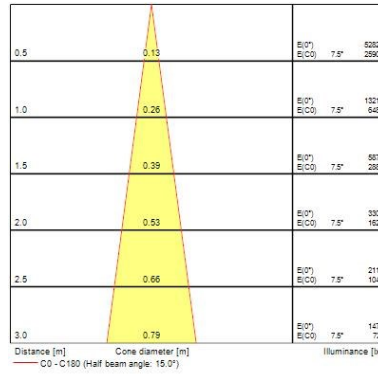

Beacon LED Muse Tune

Beacon Muse Tune 90CRI SylSmart Wireless SSC01 White L1
2059765