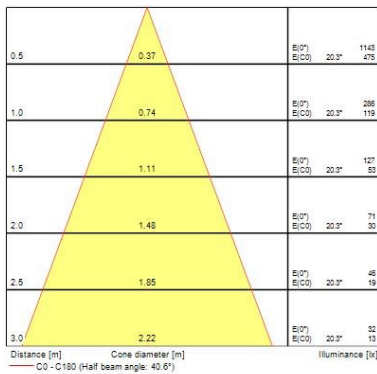

Beacon LED Muse Tune

Beacon Muse Tune 90CRI SylSmart Wireless SSC01 White L1
2059765