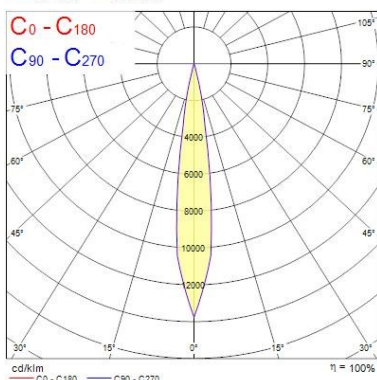

Beacon LED Muse Tune

Beacon Muse Tune 90CRI SylSmart Wireless SSC01 White L1
2059765