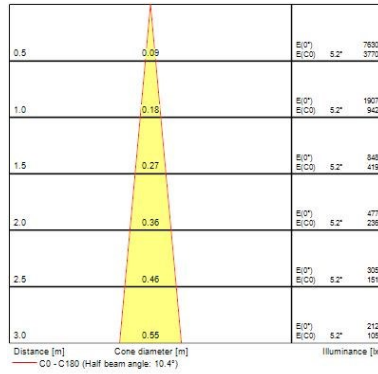

Beacon LED Muse Tune

Beacon Muse Tune 90CRI SylSmart Wireless SSC01 White L1
2059765

TECHNICAL DRAWINGS