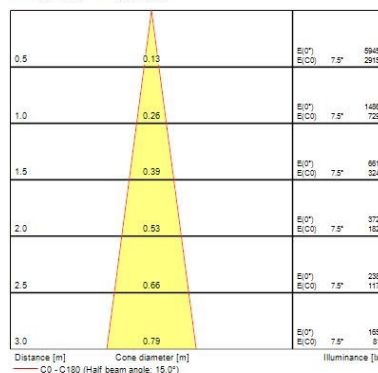

Beacon LED Muse Tune

Beacon Muse Tune 90CRI SylSmart Wireless SSC01 White L1
2059765