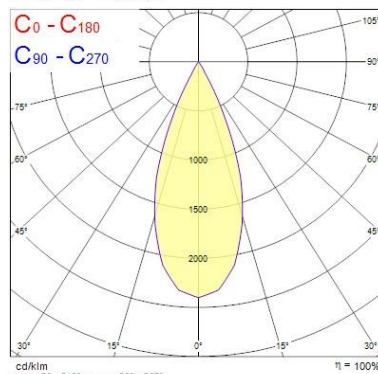

Beacon LED Muse Tune

Beacon Muse Tune 90CRI SylSmart Wireless SSC01 White L1
2059765