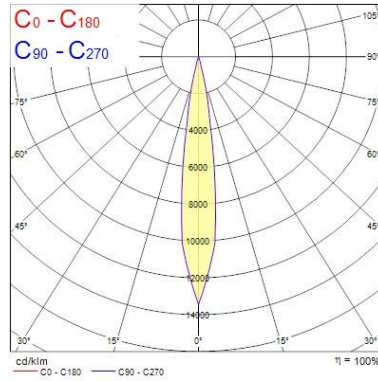

Beacon LED Muse Tune

Beacon Muse Tune 90CRI SylSmart Wireless SSC01 White L1
2059765