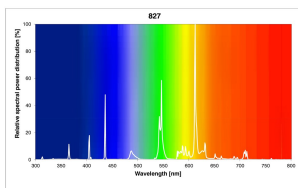

PHOTOMETRY