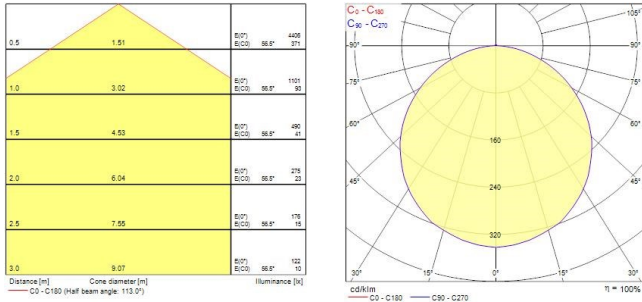

START eco Panel 600x600

START eco Panel 600x600 3200Lm 840 LILO
0048401

TECHNICAL DRAWINGS