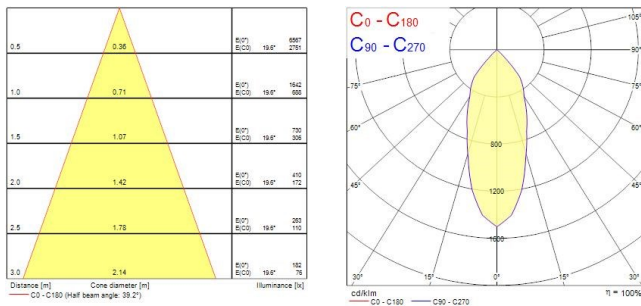

Myriad Pendant White - Remote Gear

MYRIAD PENDANT 4000K REMOTE GEAR SWITCHED WHITE
2050689

Electrical protection	Class II
Control gear mounting	Remote
Dimmable	No
Housing colour	White
IP rating	IP20
IK rating	IK02
Product EAN number	5025768506897

PHOTOMETRY

TECHNICAL DRAWINGS