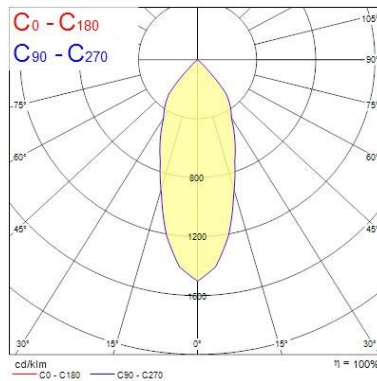

Myriad Pendant White - Remote Gear

MYRIAD PENDANT 4000K REMOTE GEAR SWITCHED WHITE
2050689

IP rating	IP20
IK rating	IK02
Nominal Product Length (mm)	75
Nominal Product Width (mm)	75
Nominal Product Height (mm)	129
Nominal Product Diameter (mm)	75
Max. Lamp Diameter (mm) - D	75
Weight (kg)	0.45

Packaging

Single packaging type	Carton
Product EAN number	5025768506897
Packaging single length / height (cm)	17.5
Packaging single width (cm)	15.0
Packaging single depth (cm)	17.5
Units per outer package	1
Packaging outer length / height (cm)	17.5
Packaging outer width (cm)	15.0
Packaging outer depth (cm)	17.5

PHOTOMETRY

TECHNICAL DRAWINGS