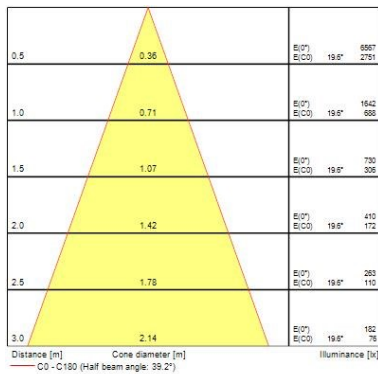

Myriad Pendant White - Remote Gear

MYRIAD PENDANT 4000K REMOTE GEAR SWITCHED WHITE
2050689

IP rating	IP20
IK rating	IK02
Nominal Product Length (mm)	75
Nominal Product Width (mm)	75
Nominal Product Height (mm)	129
Nominal Product Diameter (mm)	75
Max. Lamp Diameter (mm) - D	75
Weight (kg)	0.45

Packaging

Single packaging type	Carton
Product EAN number	5025768506897
Packaging single length / height (cm)	17.5
Packaging single width (cm)	15.0
Packaging single depth (cm)	17.5
Units per outer package	1
Packaging outer length / height (cm)	17.5
Packaging outer width (cm)	15.0
Packaging outer depth (cm)	17.5

PHOTOMETRY

TECHNICAL DRAWINGS