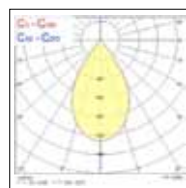

95W version

190W version

Item Code	Description	Driver	Beam angle/Lens (°)	Colour name	Colour Temperature (K)	Voltage (V)	Drive current (mA)	Total system power consumption (W)	Lumen output (lm)	Efficacy (lm/W)
<b>Small - 10,000lm</b>										
<b>0039310</b>	START LED HIGHBAY 4000K 10KLM EB WIDE	Electronic	85°	Neutral White	4,000	220-240	2450	95	10,562	111
<b>0039311</b>	START LED HIGHBAY 4000K 10KLM EB MEDIUM	Electronic	55°	Neutral White	4,000	220-240	2450	95	10,758	113
<b>Large - 20,000lm</b>										
<b>0039312</b>	START LED HIGHBAY 4000K 20KLM EB WIDE	Electronic	85°	Neutral White	4,000	220-240	4200	190	21,573	114
<b>0039313</b>	START LED HIGHBAY 4000K 20KLM EB MEDIUM	Electronic	55°	Neutral White	4,000	220-240	4200	190	20,961	110

Legend: 4000K = 4,000K Neutral White; 10KLM = 10,000 lumens; 20KLM = 20,000 lumens; EB = Electronic; WIDE = Wide beam; MEDIUM = Medium beam.

**Dimensions (mm)**

**Photometric data**

Start Highbay 95W Wide 4000K