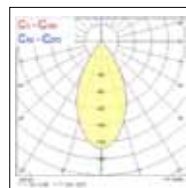

Legend: 4000K = 4,000K Neutral White; 10KLM = 10,000 lumens; 20KLM = 20,000 lumens; EB = Electronic; WIDE = Wide beam; MEDIUM = Medium beam.

**Dimensions (mm)**

**Photometric data**

Start Highbay 95W Wide 4000K

Start Highbay 95W Medium 4000K

Front view

Side view

Back view

Start Highbay 190W Wide 4000K

Start Highbay 190W Medium 4000K

Front view

Side view

Back view