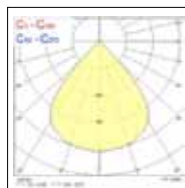

Legend: 4000K = 4,000K Neutral White; 10KLM = 10,000 lumens; 20KLM = 20,000 lumens; EB = Electronic; WIDE = Wide beam; MEDIUM = Medium beam.

**Dimensions (mm)**

**Photometric data**

Start Highbay 95W Wide 4000K

Start Highbay 95W Medium 4000K

Front view

Side view

Back view

Start Highbay 190W Wide 4000K

Start Highbay 190W Medium 4000K

Front view

Side view

Back view