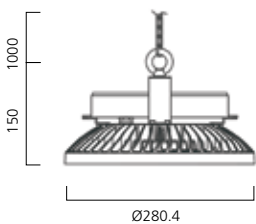

95W version

190W version

Item Code	Description	Driver	Beam angle/Lens (°)	Colour name	Colour Temperature (K)	Voltage (V)	Drive current (mA)	Total system power consumption (W)	Lumen output (lm)	Efficacy (lm/W)
<b>Small - 10,000lm</b>										
<b>0039310</b>	START LED HIGHBAY 4000K 10KLM EB WIDE	Electronic	85°	Neutral White	4,000	220-240	2450	95	10,562	111
<b>0039311</b>	START LED HIGHBAY 4000K 10KLM EB MEDIUM	Electronic	55°	Neutral White	4,000	220-240	2450	95	10,758	113
<b>Large - 20,000lm</b>										
<b>0039312</b>	START LED HIGHBAY 4000K 20KLM EB WIDE	Electronic	85°	Neutral White	4,000	220-240	4200	190	21,573	114
<b>0039313</b>	START LED HIGHBAY 4000K 20KLM EB MEDIUM	Electronic	55°	Neutral White	4,000	220-240	4200	190	20,961	110

Legend: 4000K = 4,000K Neutral White; 10KLM = 10,000 lumens; 20KLM = 20,000 lumens; EB = Electronic; WIDE = Wide beam; MEDIUM = Medium beam.

**Dimensions (mm)**

**Photometric data**

Start Highbay 95W Wide 4000K