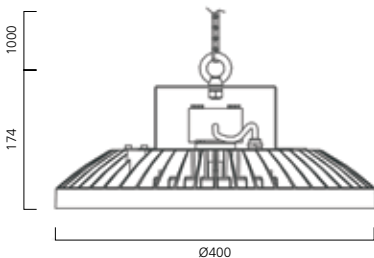

Start Highbay 95W Medium 4000K

Front view

Side view

Back view

Start Highbay 190W Wide 4000K

Start Highbay 190W Medium 4000K

Front view

Side view

Back view