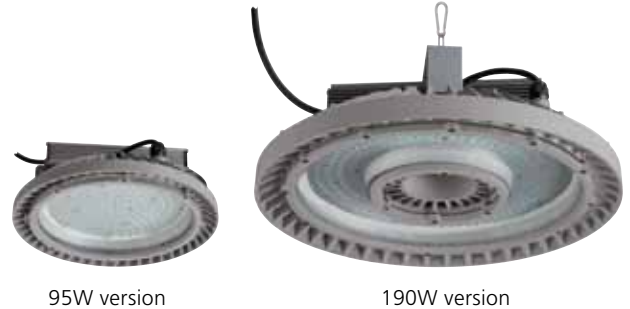

## Start LED Highbay

Efficiency, functionality and reliability

The new **Start LED Highbay** is a range of industrial fixtures developed for retail, industry, manufacturing, airports and data centres.

**Start LED Highbay** delivers high performance: up to 21,573 lm (luminaire lumen output on 190W version) and delivers up to 114 lm/W (total system efficiency).

**Start LED Highbay** is available in 2 versions (95W or 190W) and 2 beam angles (medium or wide beam), allowing you to choose the best option depending the job on hand.

Being part of the EVO LED range of luminaires means **Start LED Highbay** has been developed for efficiency, functionality and reliability; making it the go-to range for installers and contractors.

# Start LED Highbay

Efficiency, functionality and reliability

**FEATURES**

- 95W and 190W LED High bay fixtures
- Start LED Highbay is perfect for retail, industry, manufacturing, airports or data centres
- Available in medium or wide beam angles
- Light weight magnesium alloy housing enabling ease of installation
- High performance: delivers 21,573lm (luminaire lumen output on 190W version) and delivers up to 114 lm/W (total system efficiency)
- Available in neutral white (4,000K)
- Energy class: A++, A+, A
- Long lifetime: 50,000 hours life at 70% of the original output L70