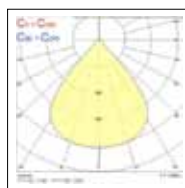

95W version

190W version

Item Code	Description	Driver	Beam angle/Lens (°)	Colour name	Colour Temperature (K)	Voltage (V)	Drive current (mA)	Total system power consumption (W)	Lumen output (lm)	Efficacy (lm/W)
<b>Small - 10,000lm</b>										
<b>0039310</b>	START LED HIGHBAY 4000K 10KLM EB WIDE	Electronic	85°	Neutral White	4,000	220-240	2450	95	10,562	111
<b>0039311</b>	START LED HIGHBAY 4000K 10KLM EB MEDIUM	Electronic	55°	Neutral White	4,000	220-240	2450	95	10,758	113
<b>Large - 20,000lm</b>										
<b>0039312</b>	START LED HIGHBAY 4000K 20KLM EB WIDE	Electronic	85°	Neutral White	4,000	220-240	4200	190	21,573	114
<b>0039313</b>	START LED HIGHBAY 4000K 20KLM EB MEDIUM	Electronic	55°	Neutral White	4,000	220-240	4200	190	20,961	110

Legend: 4000K = 4,000K Neutral White; 10KLM = 10,000 lumens; 20KLM = 20,000 lumens; EB = Electronic; WIDE = Wide beam; MEDIUM = Medium beam.

**Dimensions (mm)**

**Photometric data**

Start Highbay 95W Wide 4000K