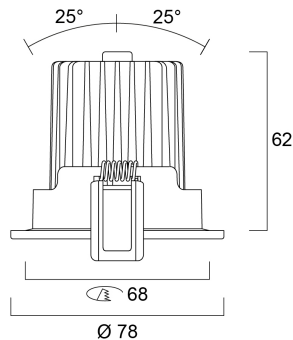

Produktblad

Lumiance Instar Eco Kit LED 36° Adj SunDim Vit

Artikelnummer	3079317
EAN	8711971793175
Märke	Lumiance

Egenskaper

Brinntid (timmar)	30000	Färgtemperatur (Kelvin)	2000-3000
Certifiering	CE	Håltagningsmått (i mm)	68
CRI (Ra)	92-94	IP-klass	IP23/20
E-nummer	74 656 07	Ljusfärg	Warm white to amber white
Effekt (W)	12	Spridningsvinkel (°)	40
Färg	Vit	Teknologi	LED

Produktbeskrivning

Upgraded with SunDim technology. No UV or IR radiations. Outstanding performance, up to 500lm - at 3,000K. Quick and easy to install with integrated LILO connectivity. 10-12W LED white downlights with high colour rendering (Up to 94 CRI). Comes complete and ready to install with a leading/trailing edge dimmable driver. Ideal for hospitality accent and display lighting applications such as bathrooms, wellness areas, terraces or porches. Available in white and brushed aluminium finishes. Energy efficient electronic and phase dimmable options. LED technology provides energy efficient solution and reduced maintenance costs. A faceted bright aluminium reflector perfectly emulates the look and feel of a halogen light source. Choice of warm white (3,000K), neutral white (4,000K) and amber white (2,700K), fixed and adjustable versions. A small 68mm round cut out is required, giving the ability to place your light source almost anywhere due to a shallow luminaire depth of 49.9mm.