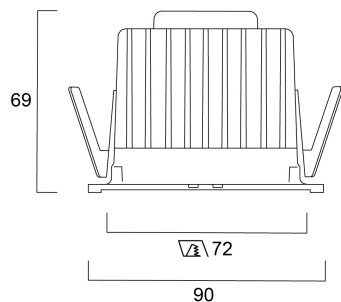

Produktblad

Concord Myriad Square IP65 Flood 4000K Dim Svart

Artikelnummer	2056412
EAN	5025768564125
Märke	Concord

Egenskaper

Brinntid (timmar)	50000	Färgtemperatur (Kelvin)	4000
Certifiering	CE	Håltagningsmått (i mm)	72
Effekt (W)	15	IP-klass	IP65/20
Energimärkning		Spridningsvinkel (°)	48
Färg	Svart	Teknologi	LED

Produktbeskrivning

New high output high efficiency LED downlight modules IR/UV - free light source without heat radiation Energy efficient light source with far superior luminous flux per watt than existing Low Voltage Halogen Dimmable options including DALI as standard IP65 with Chrome bezel New range of Architectural accessories each providing a different lit dimension Colour temperatures warm 3000K Aluminium Reflector Luminaires supplied complete with LED drivers Emergency versions pass through cut out 25 degrees Total circuit power 15W