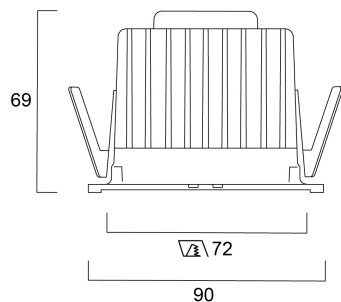

### Egenskaper

<b>Brinntid (timmar)</b>	50000	<b>Färgtemperatur (Kelvin)</b>	4000
<b>Certifiering</b>	CE	<b>Håltagningsmått (i mm)</b>	72
<b>Effekt (W)</b>	15	<b>IP-klass</b>	IP65/20
<b>Energimärkning</b>		<b>Spridningsvinkel (°)</b>	48
<b>Färg</b>	Vit	<b>Teknologi</b>	LED

### Produktbeskrivning

New high output high efficiency LED downlight modules IR/UV - free light source without heat radiation Energy efficient light source with far superior luminous flux per watt than existing Low Voltage Halogen Dimmable options including DALI as standard IP65 with Chrome bezel New range of Architectural accessories each providing a different lit dimension Colour temperatures warm 3000K Aluminium Reflector Luminaires supplied complete with LED drivers Emergency versions pass through cut out 25 degrees Total circuit power 15W