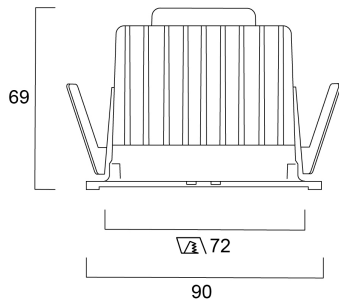

Produktblad

Concord Myriad Square IP65 Spot 3000K STD Emergency Aluminium

Artikelnummer	2056345
EAN	5025768563456
Märke	Concord

Egenskaper

Brinntid (timmar)	50000	Färgtemperatur (Kelvin)	3000
Certifiering	CE	Håltagningsmått (i mm)	72
Effekt (W)	18	IP-klass	IP65/20
Energimärkning		Spridningsvinkel (°)	25
Färg	Aluminium	Teknologi	LED

Produktbeskrivning

New high output high efficiency LED downlight modules IR/UV - free light source without heat radiation Energy efficient light source with far superior luminous flux per watt than existing Low Voltage Halogen Dimmable options including DALI as standard IP65 with Chrome bezel New range of Architectural accessories each providing a different lit dimension Colour temperatures warm 3000K Aluminium Reflector Luminaires supplied complete with LED drivers Emergency versions pass through cut out 25 degrees Total circuit power 15W