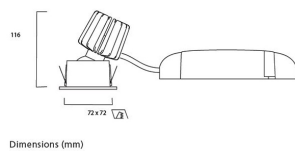

Produktblad

Concord Myriad ADJ Square 4000K Phase Dim Vit Vit Bezel

Artikelnummer	2056228
EAN	5025768562282
Märke	Concord

Egenskaper

Brinntid (timmar)	50000	Färg	Vit
Certifiering	CE	Färgtemperatur (Kelvin)	4000
CRI (Ra)	85	IP-klass	IP20
Dimbar	Ja	Spridningsvinkel (°)	24
Effekt (W)	15	Teknologi	LED

Produktbeskrivning

Tilt flexibility of 25 degrees in any direction Adjustable from the front once installed Fitting enables clean ceiling lines with no swing out elbow component White internal colour with white rotating sphere Fitting comes with bezel included