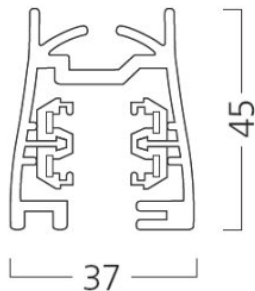

## Lytespan 3 Standard Track 3000mm vit

<b>Artikelnummer</b>	2020751
<b>EAN</b>	5025768207510
<b>Märke</b>	Concord

## Egenskaper

<b>Beskrivning</b>	Standardskena	<b>Längd (mm)</b>	3000
<b>E-nummer</b>	74 370 03	<b>Nominell bredd (mm)</b>	37
<b>Färg</b>	Vit	<b>Nominell höjd (mm)</b>	45
<b>Förpackningsstorlek</b>	1	<b>Nominell längd (mm)</b>	3000
<b>Längd (mm)</b>	3000	<b>Spänning (V)</b>	220V-240V

## Produktbeskrivning

Polarised 16A three circuit track system with a common neutral. Suitable for use with Concord, Lumiance and other European three circuit adaptors. Each of the three circuits can be independently dimmed. Unique Lytespan 3 "venturi" trunk profile in standard or recessed form. Couplers and feeds are pre-wired and polarised for ease of installation.